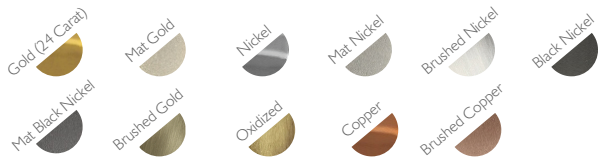

CRYSTAL | SWAROVSKI

Color: Crystal

PACKING

Dimension: 96x96x20 cm

METAL FINISHING

Lacquered \\ Shine or mat \\ All RAL colours available

CRYSTAL INFORMATION

Under Request